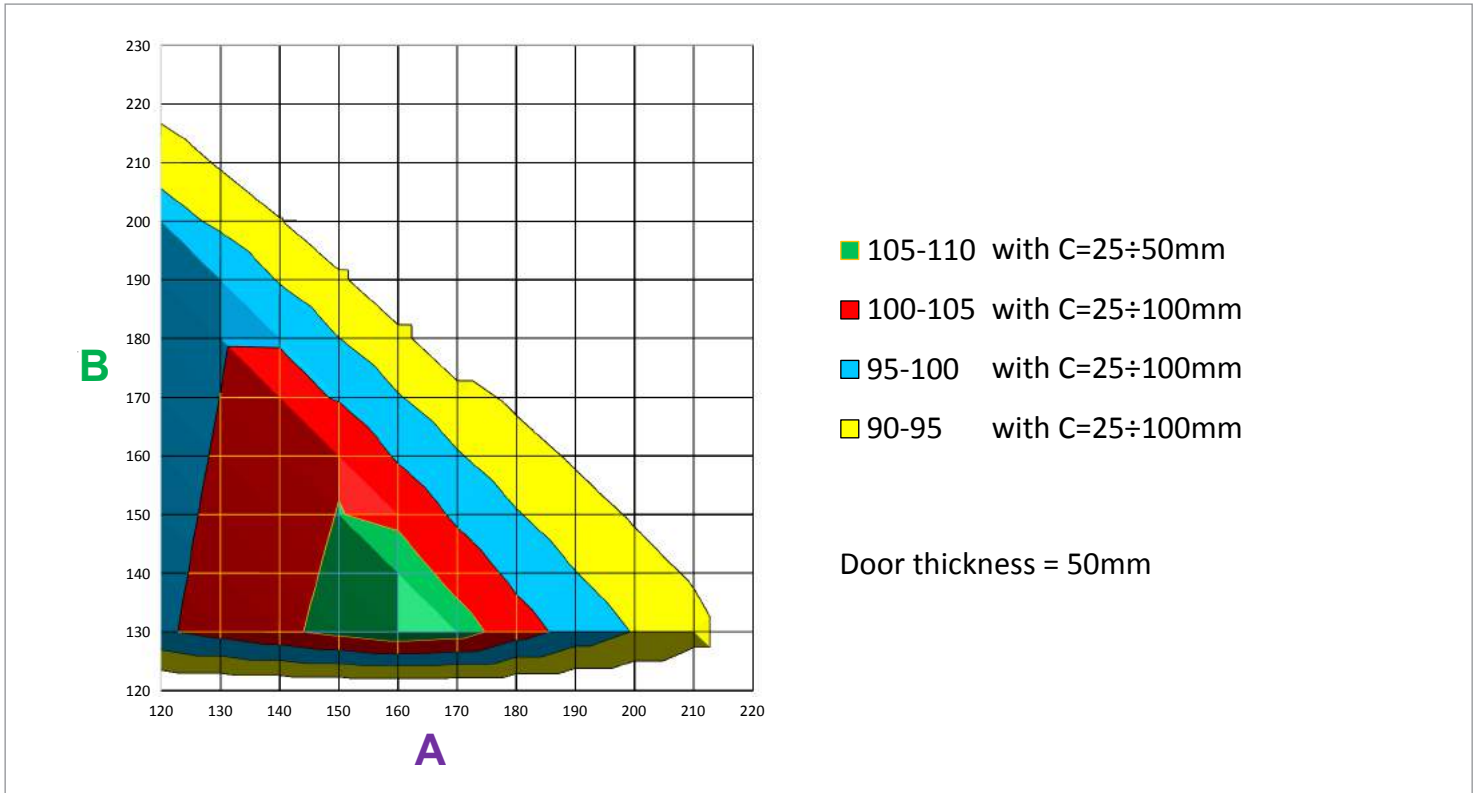

## MAXIMUM AUTOMATION OPENING ANGLE