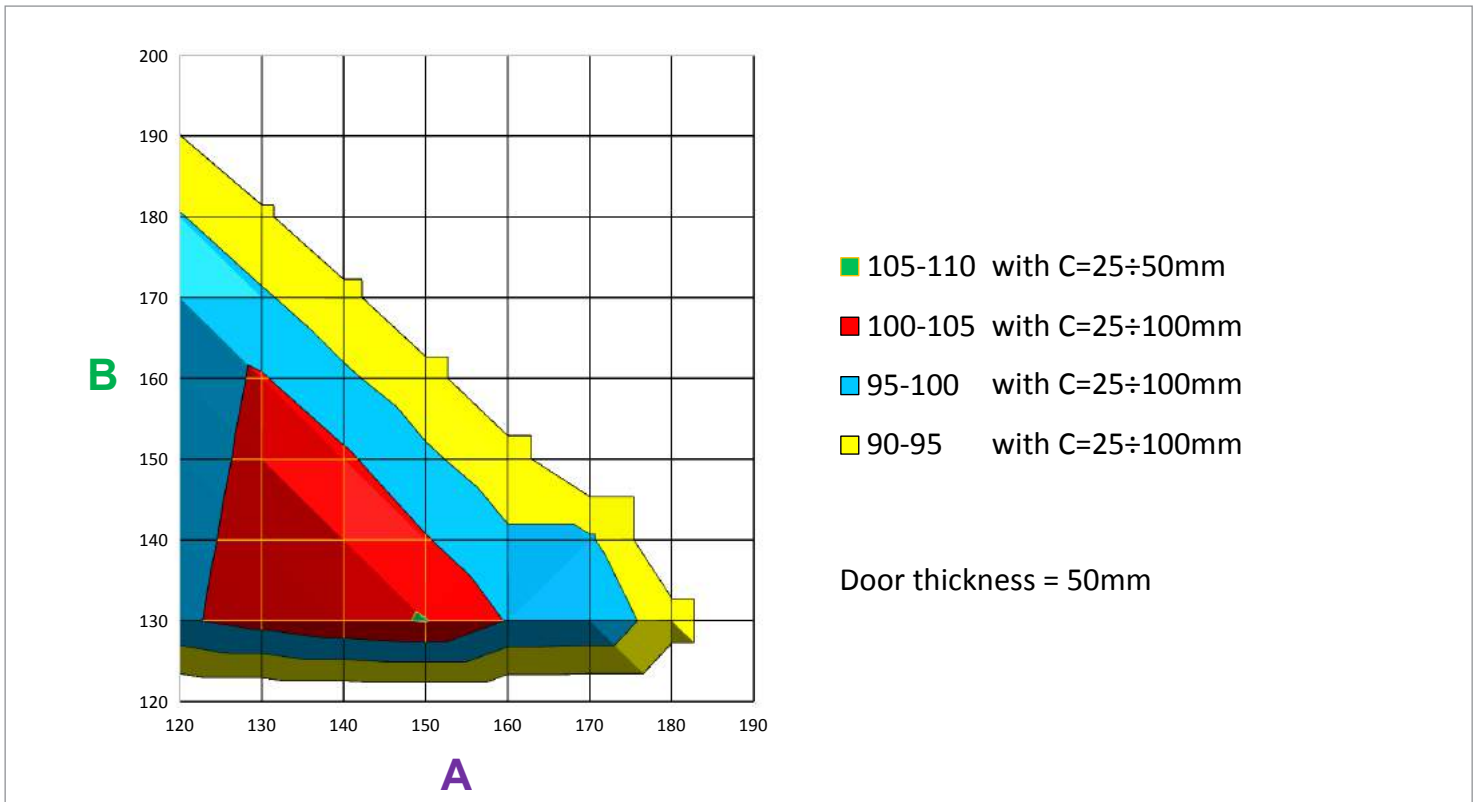

TO4006

MAXIMUM AUTOMATION OPENING ANGLE