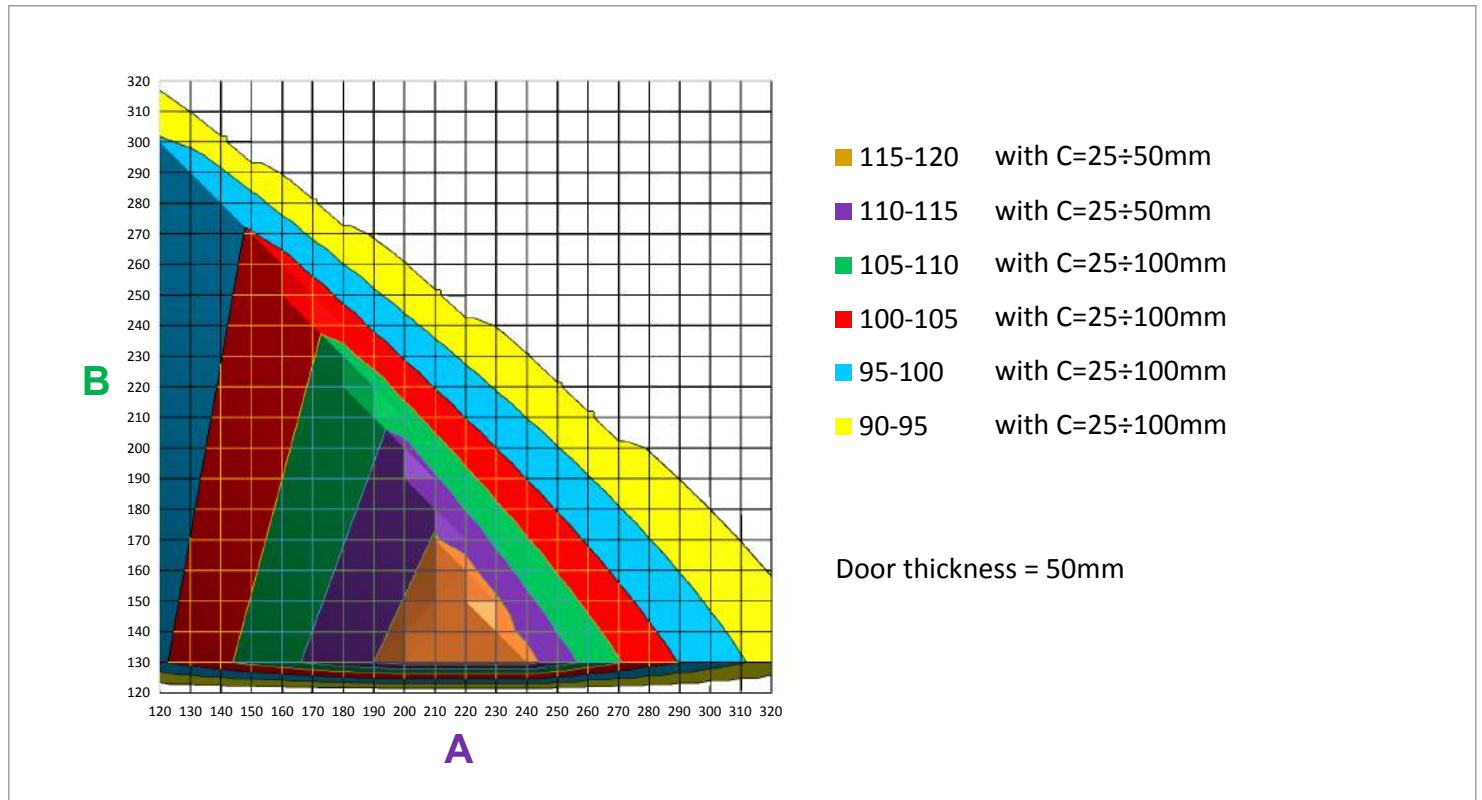

TO5016

MAXIMUM AUTOMATION OPENING ANGLE

Nice SpA
Via Callalta, 1
31046 Oderzo TV Italy
info@niceforyou.com

www.niceforyou.com