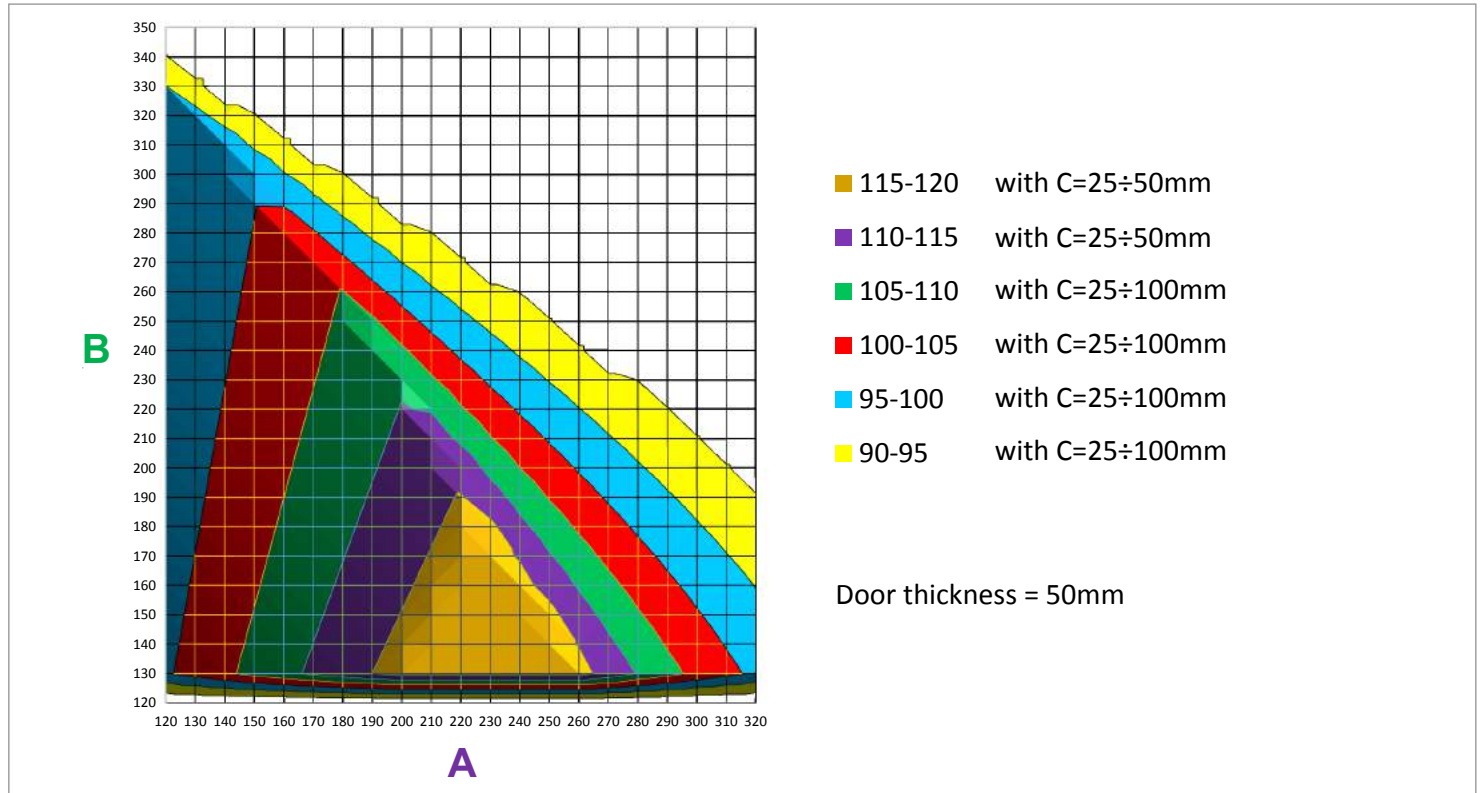

TO5015-5605-5024-5024I

MAXIMUM AUTOMATION OPENING ANGLE